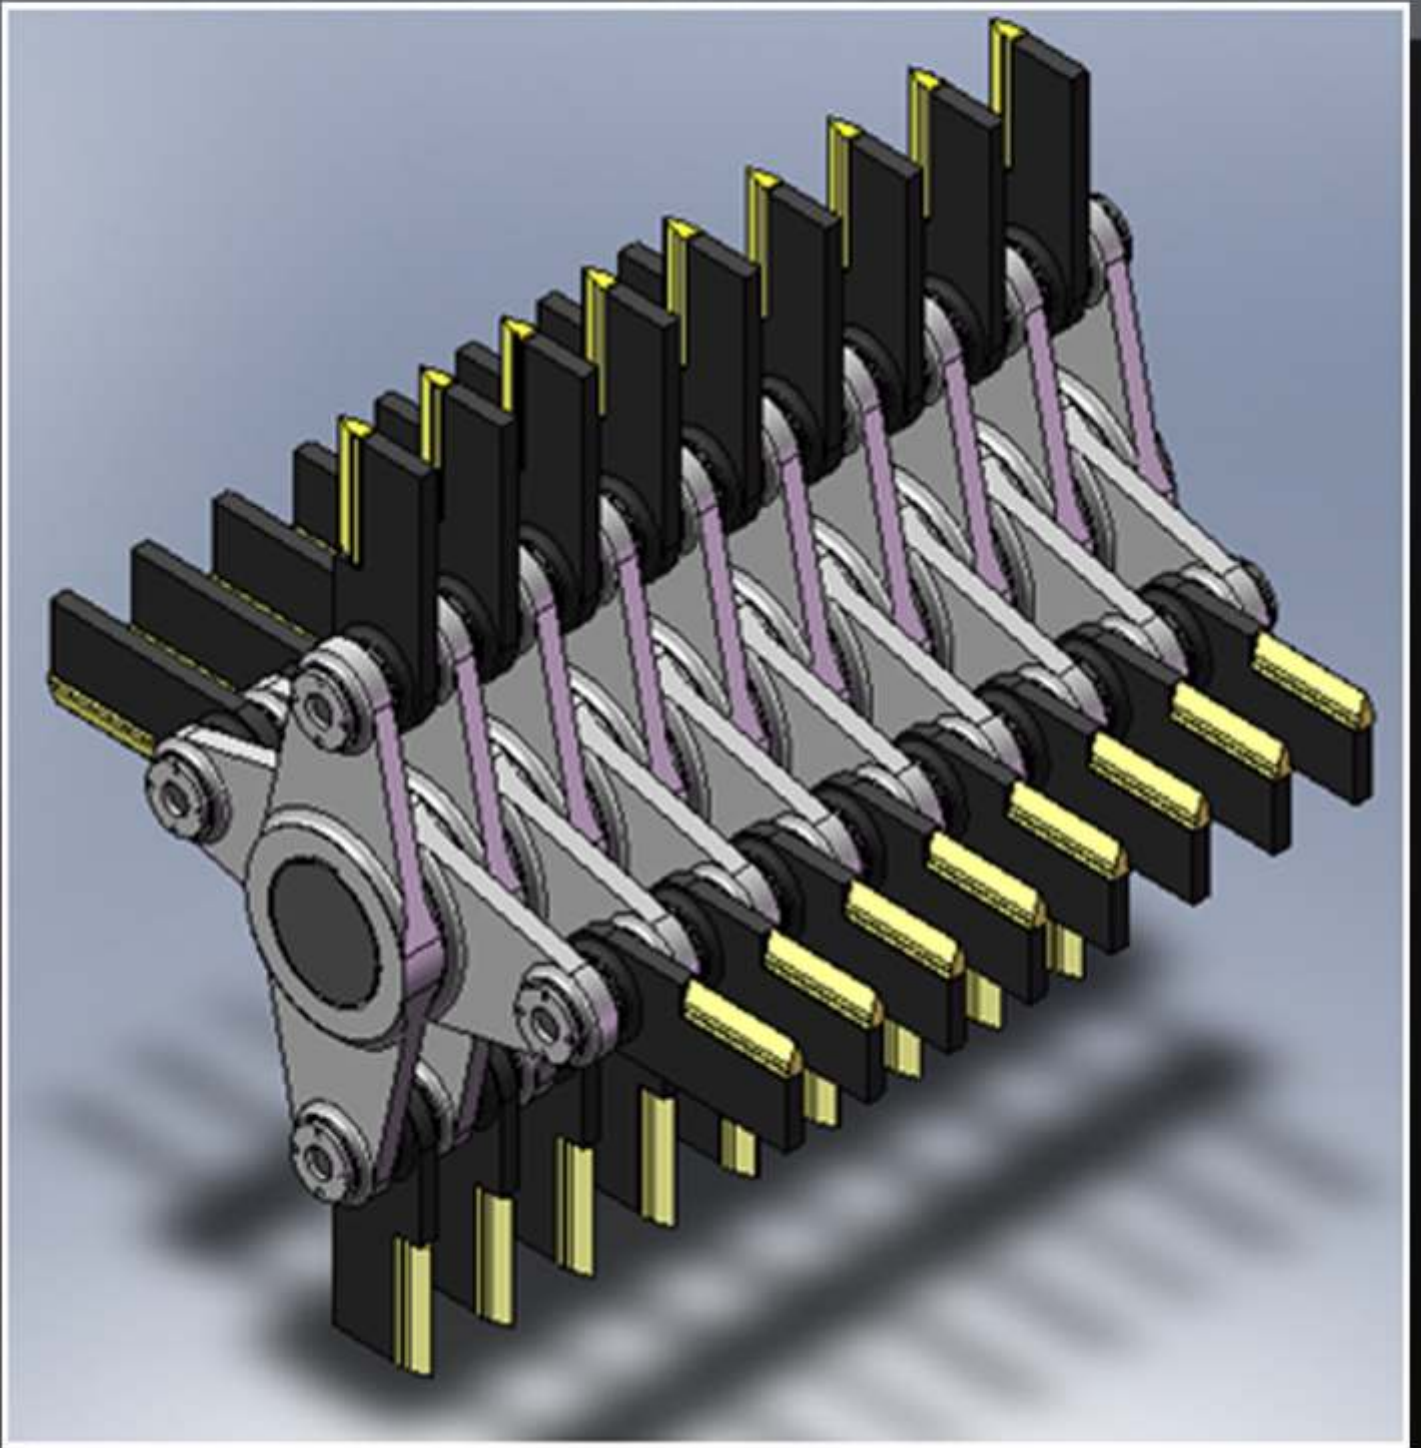

ZUPER SWING TYPE LEVELLER

imco

IMCO ALLOYS Pvt. Ltd.

Address: 176-A, Phase -1, MIDC Dombivli (East), Dist: Thane, Mumbai 421 203.
Maharashtra. Tel: 0251-2435150/250/350 Email: info@imcoalloys.com

ZUPER SWING TYPE LEVELLER

IMCO make Zuper Swing type Cane Leveler has been developed with the latest state of art technology, called as DEM (Discrete Element Modules) Software, Keeping In mind the highest standard in engineering. IMCO now has the ability to create products of world class standard catering to sugar industries worldwide.

Zuper Swing Type Cane Leveler is developed with highest performance cast steel hub having suitable width as per various cane carrier requirements, the swing diameter over the knife tip is designed as per client requirement and conforming to the width of the cane carrier. The knife shank is made out of special IS2062 Gr. (A), with Zuper knife tip made out of sintered carbide technology with hardness of 600 BHN duly welded to knife bodies. Knife bodies are secured to cast steel hubs mounted on quality shaft made of special shock resisting alloy steel. Number of Knives will depend on the technical specification and client requirement, Swing diameter, Clearance center of gravity, movement of Shafting of knives are calculated with DEM (Software Elements).

We make both modification of old fixed type of leveler and also new swing type leveler as per design.

Complete Swing type Knife Assembly close view

ADVANTAGES

- Avoid stoppage due to jamming of cane.
- Avoid breakage of knife bodies.
- Increases crushing capacity of plant by almost 10%.
- Increase in the Cane Preparation.
- Getting good preparation of cane in swing type leveller
- Fibrizor runs under load by almost 10% hence saving power and increasing the life of hammer body.