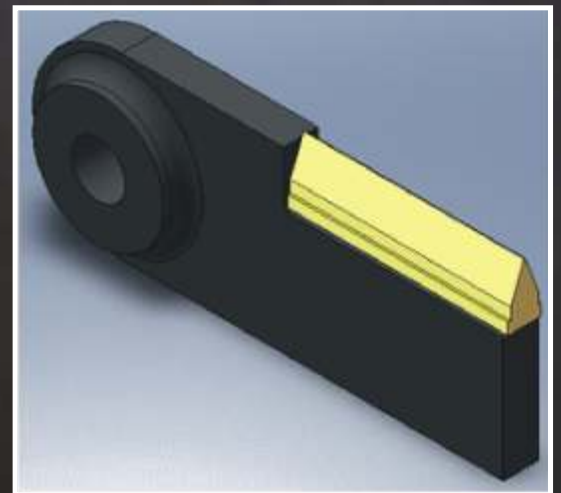

ZUPER SWING TYPE LEVELLER

imco

IMCO ALLOYS Pvt. Ltd.

Address: 176-A, Phase -1, MIDC Dombivli (East), Dist: Thane, Mumbai 421 203.
Maharashtra. Tel: 0251-2435150/250/350 Email: info@imcoalloys.com

ZUPER SWING TYPE LEVELLER

IMCO make Zuper Swing type Cane Leveler has been developed with the latest state of art technology, called as DEM (Discrete Element Modules) Software, Keeping In mind the highest standard in engineering. IMCO now has the ability to create products of world class standard catering to sugar industries worldwide.

Zuper Swing Type Cane Leveler is developed with highest performance cast steel hub having suitable width as per various cane carrier requirements, the swing diameter over the knife tip is designed as per client requirement and conforming to the width of the cane carrier. The knife shank is made out of special IS2062 Gr. (A), with Zuper knife tip made out of sintered carbide technology with hardness of 600 BHN duly welded to knife bodies. Knife bodies are secured to cast steel hubs mounted on quality shaft made of special shock resisting alloy steel. Number of Knives will depend on the technical specification and client requirement, Swing diameter, Clearance center of gravity, movement of Shafting of knives are calculated with DEM (Software Elements).

We make both modification of old fixed type of leveler and also new swing type leveler as per design.

Complete Swing type Knife Assembly close view

ADVANTAGES

- Avoid stoppage due to jamming of cane.
- Avoid breakage of knife bodies.
- Increases crushing capacity of plant by almost 10%.
- Increase in the Cane Preparation.
- Getting good preparation of cane in swing type leveller
- Fibrizor runs under load by almost 10% hence saving power and increasing the life of hammer body.